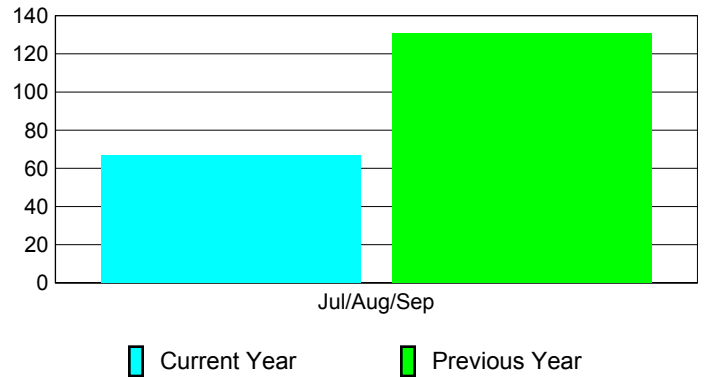

Comparison of Membership Gain/Loss

Current Year Compared to the Previous Year