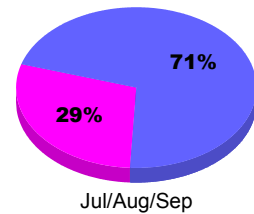

Membership Results
2010-2011

Membership
2009-2010

Month	Net Memb Goal	Actual New Memb	Actual Dropped Memb	Gain/Loss of Memb	Gain/Loss of Memb
Jul/Aug/Sep	70	70	-3	67	131
Totals	70	70	-3	67	131

Membership Results 2010-2011

Goal, New, Dropped, Gain/Loss

Comparison of Membership Gain/Loss

Current Year Compared to the Previous Year

Gender Comparison 2010-2011

■ Male ■ Female