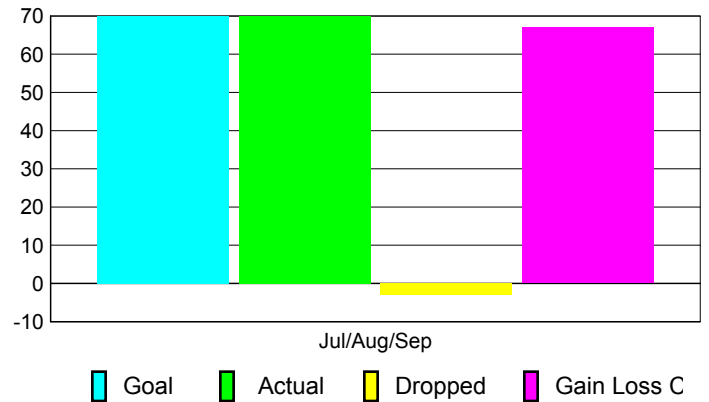

Membership Results 2010-2011

Goal, New, Dropped, Gain/Loss